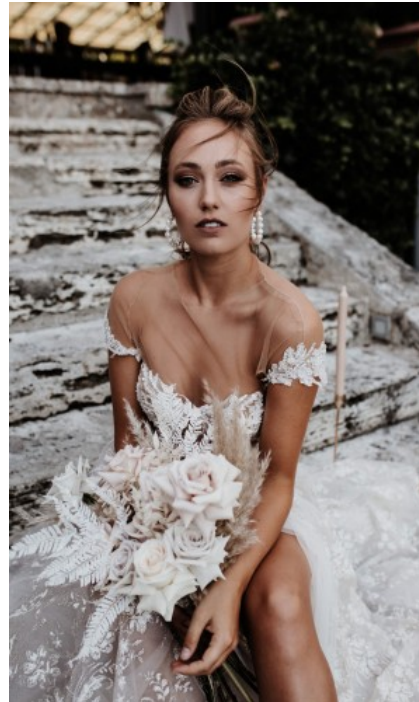

EDUCATION

Bankkauffrau

CHIARA J. - #9835

KREUZSTR. 34 · 33602 BIELEFELD · GERMANY · +49 521 3373 2910

WWW.THE-MODELS.DE · INFO@THE-MODELS.DE

HEIGHT · 170CM
SIZE · 34/36

SHOES · 39 EU
B/W/H · 82/67/92

YEAR OF BIRTH · 1994
HAIR · DARK BLOND