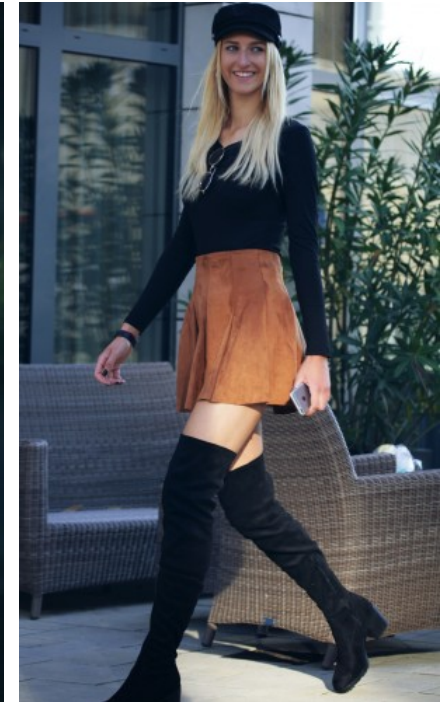

The models

LANGUAGE SKILLS

German · native
English · fluently

CURRENT OCCUPATION

Pferdewirtin, fitness studio

FAIR EXPERIENCE

I am a very open and communicative person and look forward to new challenges.

EDUCATION

Pferdewirtin

ADONA L. - #9757

KREUZSTR. 34 · 33602 BIELEFELD · GERMANY · +49 521 3373 2910

WWW.THE-MODELS.DE · INFO@THE-MODELS.DE

HEIGHT · 182CM
SIZE · 34/36

SHOES · 41 EU
B/W/H · 83/60/85

YEAR OF BIRTH · 1999
HAIR · BLOND