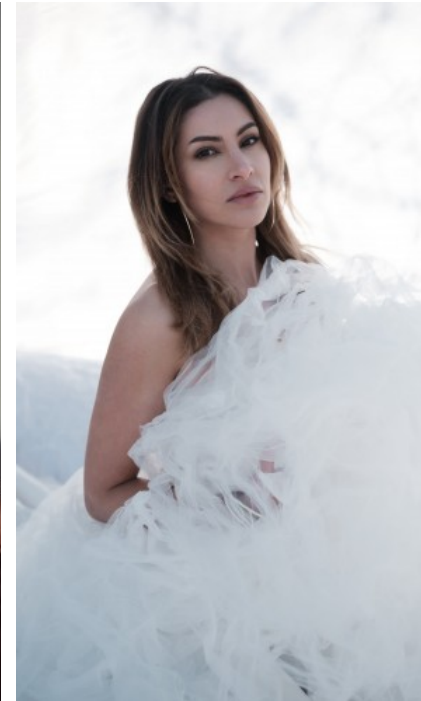

EDUCATION

Event manager

ISRA M. - #9474

KREUZSTR. 34 · 33602 BIELEFELD · GERMANY · +49 521 3373 2910

WWW.THE-MODELS.DE · INFO@THE-MODELS.DE

HEIGHT · 170CM
SIZE · 34

SHOES · 38 EU
B/W/H · 85/69/92

YEAR OF BIRTH · 1991
HAIR · BROWN