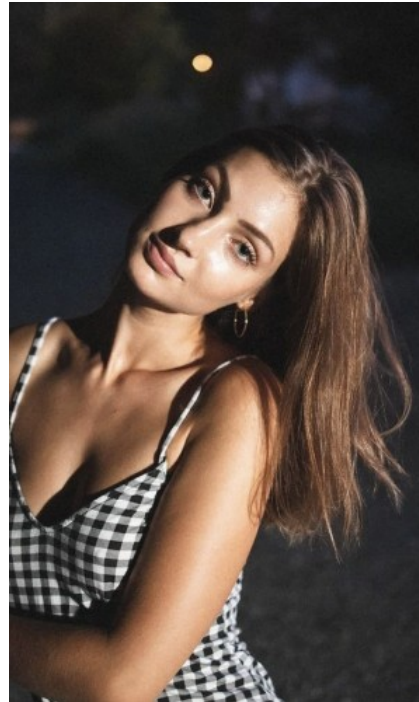

The models

LANGUAGE SKILLS

German · native
English · fluently

CURRENT OCCUPATION

Study

FAIR EXPERIENCE

As a hostess I have been able to gain a lot of experience in recent years. I enjoy getting in touch with people, I am a very open and communicative person.

EDUCATION

Baccalaureate

SOPHIA K. - #7891

KREUZSTR. 34 · 33602 BIELEFELD · GERMANY · +49 521 3373 2910

WWW.THE-MODELS.DE · INFO@THE-MODELS.DE

HEIGHT · 172CM
SIZE · 36

SHOES · 38 EU
B/W/H · 86/67/88

YEAR OF BIRTH · 1996
HAIR · BLOND