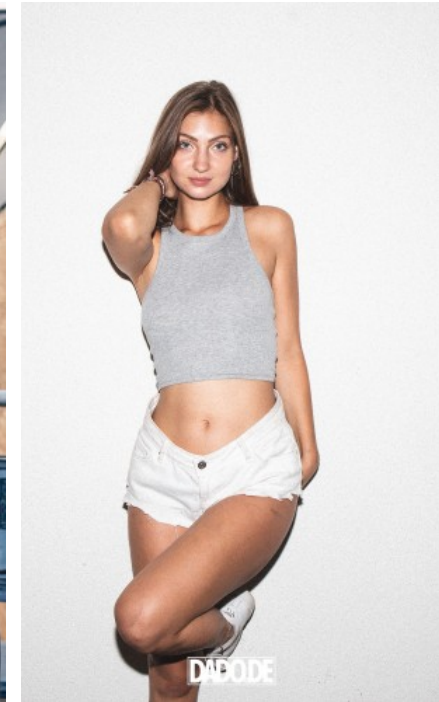

The models

LANGUAGE SKILLS

German · native
English · fluently

CURRENT OCCUPATION

Study

FAIR EXPERIENCE

As a hostess I have been able to gain a lot of experience in recent years. I enjoy getting in touch with people, I am a very open and communicative person.

EDUCATION

Baccalaureate

SOPHIA K. - #7891

KREUZSTR. 34 · 33602 BIELEFELD · GERMANY · +49 521 3373 2910

WWW.THE-MODELS.DE · INFO@THE-MODELS.DE

HEIGHT · 172CM
SIZE · 36

SHOES · 38 EU
B/W/H · 86/67/88

YEAR OF BIRTH · 1996
HAIR · BLOND