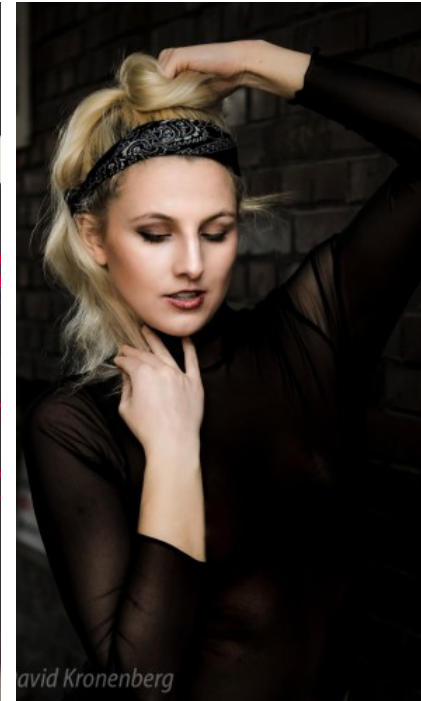

EDUCATION

educator

SONJA S. - #7741

KREUZSTR. 34 · 33602 BIELEFELD · GERMANY · +49 521 3373 2910

WWW.THE-MODELS.DE · INFO@THE-MODELS.DE

HEIGHT · 168CM
SIZE · 36/38

SHOES · 38 EU
B/W/H · 86/68/86

YEAR OF BIRTH · 1992
HAIR · LIGHT BLOND