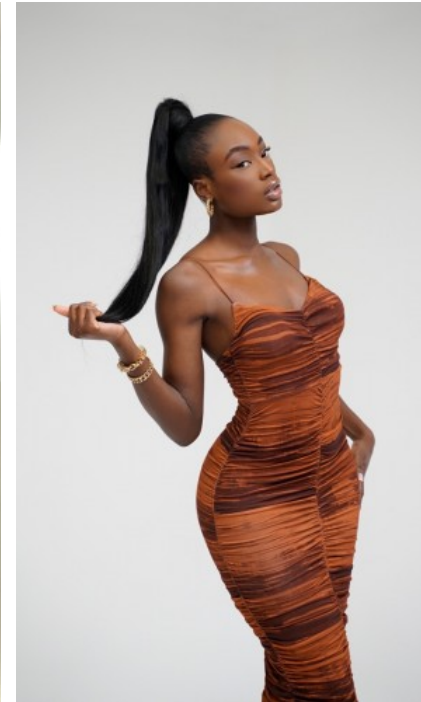

EDUCATION

Medical assistant

TRACY B. - #6982

KREUZSTR. 34 · 33602 BIELEFELD · GERMANY · +49 521 3373 2910

WWW.THE-MODELS.DE · INFO@THE-MODELS.DE

HEIGHT · 178CM
SIZE · 36/38

SHOES · 39 EU
B/W/H · 90/63/96

YEAR OF BIRTH · 1997
HAIR · BLACK