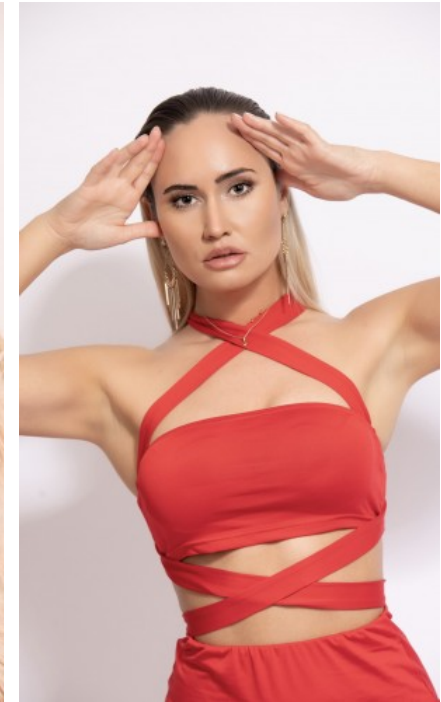

The models

LANGUAGE SKILLS

German · native
English · fluently

CURRENT OCCUPATION

Fitness trainer

FAIR EXPERIENCE

I have already gained experience at several trade fairs.
Furthermore, I am an open and communicative person.

EDUCATION

Sports and fitness saleswoman

SORINA A. - #5732

KREUZSTR. 34 · 33602 BIELEFELD · GERMANY · +49 521 3373 2910

WWW.THE-MODELS.DE · INFO@THE-MODELS.DE

HEIGHT · 170CM
SIZE · 34/36

SHOES · 39 EU
B/W/H · 90/66/93

YEAR OF BIRTH · 1994
HAIR · BLOND