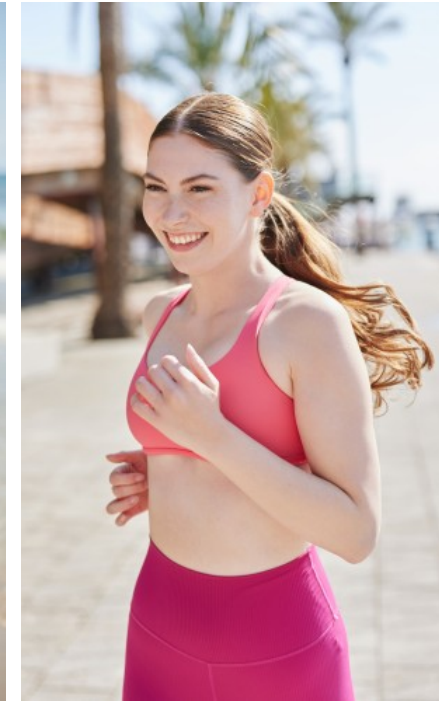

EDUCATION

A-levels

JULIA S. - #47579

KREUZSTR. 34 · 33602 BIELEFELD · GERMANY · +49 521 3373 2910

WWW.THE-MODELS.DE · INFO@THE-MODELS.DE

HEIGHT · 175CM
SIZE · 36

SHOES · 39 EU
B/W/H · 90/66/94

YEAR OF BIRTH · 1994
HAIR · RED BROWN