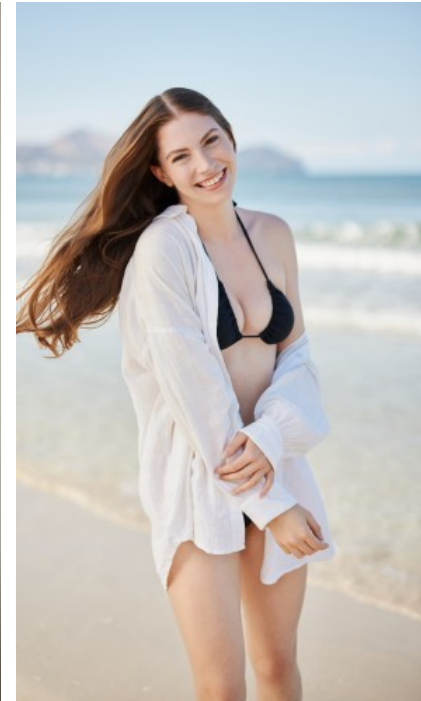

EDUCATION

A-levels

JULIA S. - #47579

KREUZSTR. 34 · 33602 BIELEFELD · GERMANY · +49 521 3373 2910

WWW.THE-MODELS.DE · INFO@THE-MODELS.DE

HEIGHT · 175CM
SIZE · 36

SHOES · 39 EU
B/W/H · 90/66/94

YEAR OF BIRTH · 1994
HAIR · RED BROWN