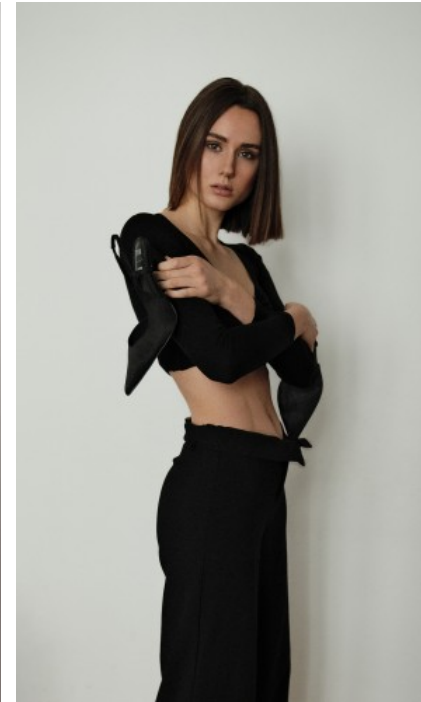

EDUCATION

Bachelor in Business Administration

SUSEN W. - #40918

KREUZSTR. 34 · 33602 BIELEFELD · GERMANY · +49 521 3373 2910

WWW.THE-MODELS.DE · INFO@THE-MODELS.DE

HEIGHT · 175CM
SIZE · 34

SHOES · 40 EU
B/W/H · 84/62/93

YEAR OF BIRTH · 1999
HAIR · BROWN