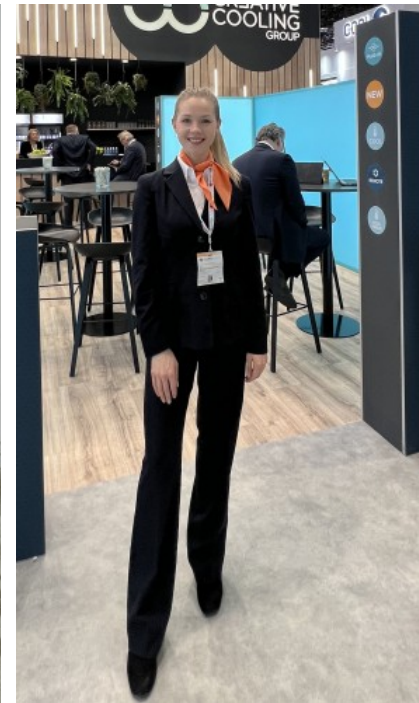

EDUCATION

A-levels

LEONIE M. - #40546

KREUZSTR. 34 · 33602 BIELEFELD · GERMANY · +49 521 3373 2910

WWW.THE-MODELS.DE · INFO@THE-MODELS.DE

HEIGHT · 168CM
SIZE · 34/36

SHOES · 38 EU
B/W/H · 85/70/85

YEAR OF BIRTH · 1995
HAIR · BLOND