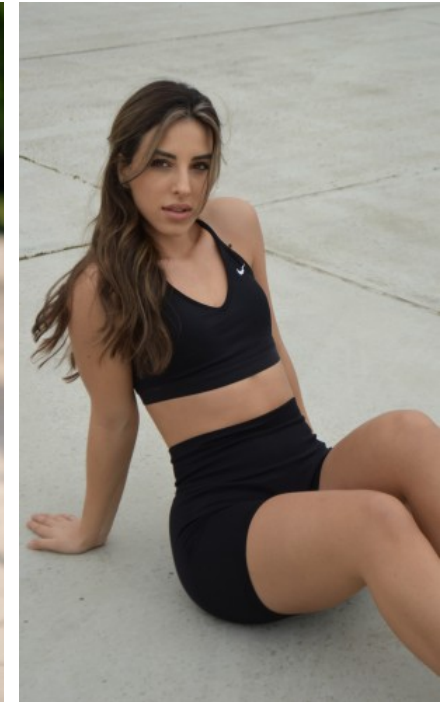

EDUCATION

A-levels

JASMIN U. - #39372

KREUZSTR. 34 · 33602 BIELEFELD · GERMANY · +49 521 3373 2910

WWW.THE-MODELS.DE · INFO@THE-MODELS.DE

HEIGHT · 163CM
SIZE · 34/36

SHOES · 38 EU
B/W/H · 80/66/88

YEAR OF BIRTH · 1998
HAIR · BROWN