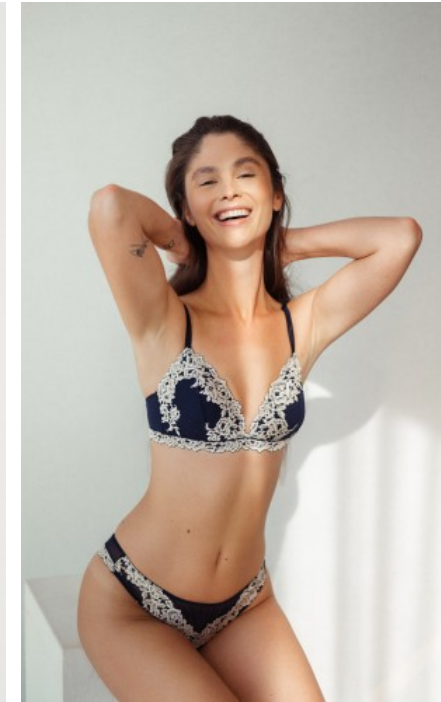

EDUCATION

Bachelor's degree

MERYEM IZEL K. - #3870

KREUZSTR. 34 · 33602 BIELEFELD · GERMANY · +49 521 3373 2910

WWW.THE-MODELS.DE · INFO@THE-MODELS.DE

HEIGHT · 175CM
SIZE · 34/36

SHOES · 38 EU
B/W/H · 82/66/95

YEAR OF BIRTH · 1994
HAIR · BROWN