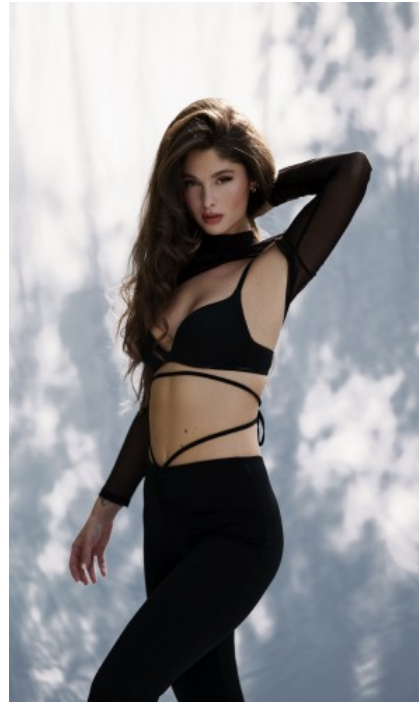

EDUCATION

Bachelor's degree

MERYEM IZEL K. - #3870

KREUZSTR. 34 · 33602 BIELEFELD · GERMANY · +49 521 3373 2910

WWW.THE-MODELS.DE · INFO@THE-MODELS.DE

HEIGHT · 175CM
SIZE · 34/36

SHOES · 38 EU
B/W/H · 82/66/95

YEAR OF BIRTH · 1994
HAIR · BROWN