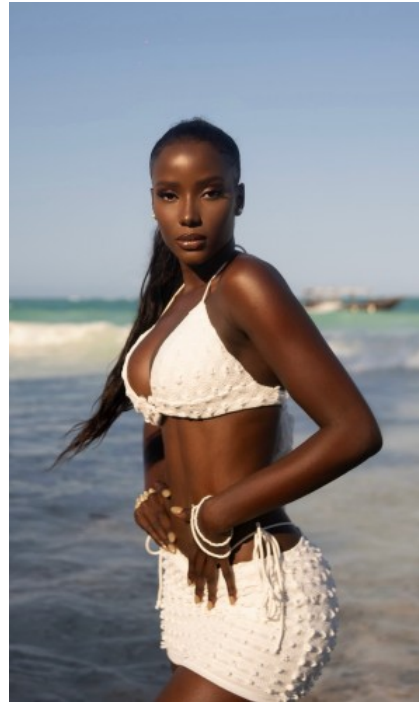

The models

LANGUAGE SKILLS

German · native
English · fluently
French · basic knowledge

CURRENT OCCUPATION

Self-employed

FAIR EXPERIENCE

I have been working at various trade fairs in Germany and abroad since 2013. I have already worked at Fibo, Beauty Messe, Gamescom, Motor Show, Internot, Anuga, Medica, K Messe, Inspo and many other t...

EDUCATION

A-levels

AMINATA S. - #37973

KREUZSTR. 34 · 33602 BIELEFELD · GERMANY · +49 521 3373 2910

WWW.THE-MODELS.DE · INFO@THE-MODELS.DE

HEIGHT · 171CM
SIZE · 34/36

SHOES · 37 EU
B/W/H · 85/57/98

YEAR OF BIRTH · 1995
HAIR · DARK BROWN