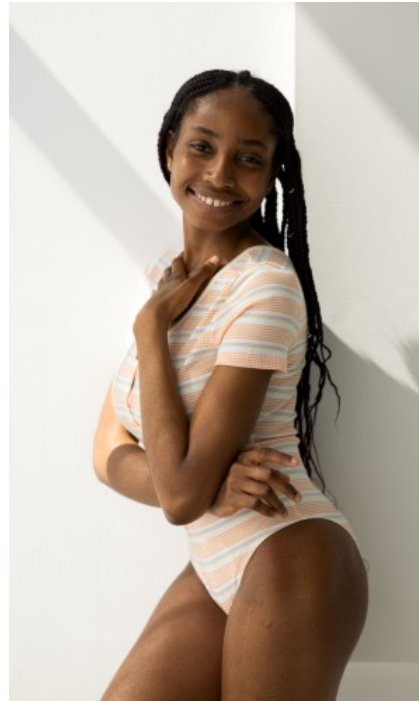

Pupil

FAIR EXPERIENCE

I have already gained experience as a hostess and promoter. My references include MOIA at Haus Heinz an der Müritz, Hafenumuseum Hamburg and many more.

EDUCATION

HEIGHT · 166CM
SIZE · 32

SHOES · 40 EU
B/W/H · 87/64/87

YEAR OF BIRTH · 2003
HAIR · BLACK