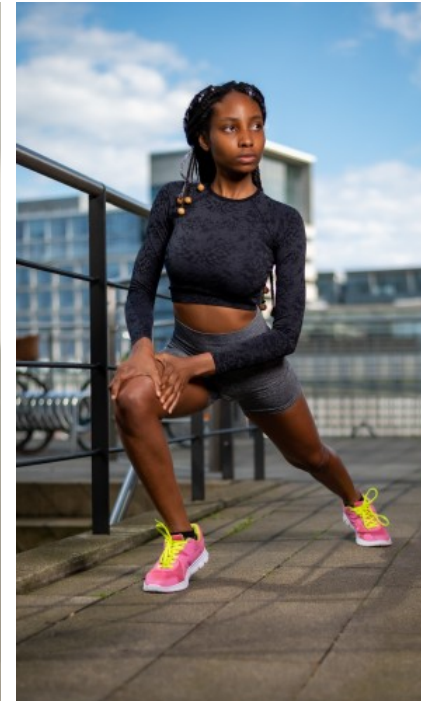

Pupil

FAIR EXPERIENCE

I have already gained experience as a hostess and promoter. My references include MOIA at Haus Heinz an der Müritz, Hafenumuseum Hamburg and many more.

EDUCATION

HEIGHT · 166CM
SIZE · 32