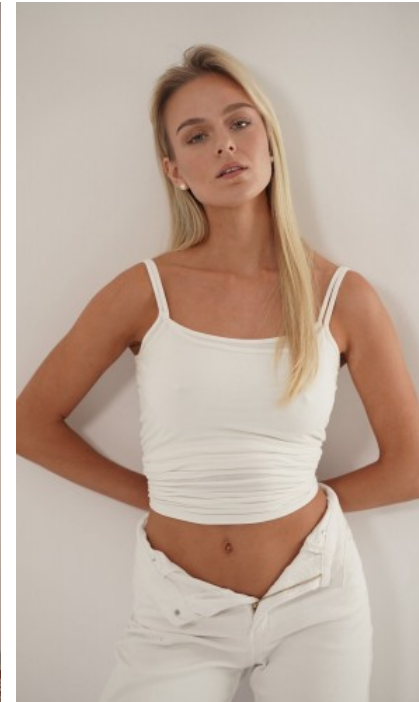

EDUCATION

High school

HELENA N. - #31127

KREUZSTR. 34 · 33602 BIELEFELD · GERMANY · +49 521 3373 2910

WWW.THE-MODELS.DE · INFO@THE-MODELS.DE

HEIGHT · 177CM
SIZE · 36

SHOES · 39 EU
B/W/H · 88/66/96

YEAR OF BIRTH · 2001
HAIR · BLOND