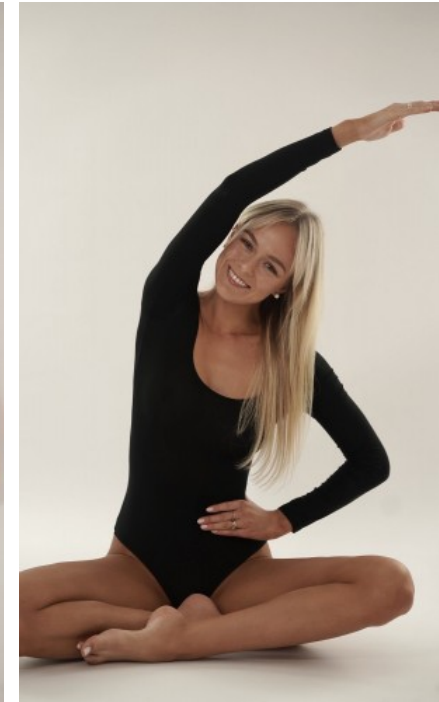

EDUCATION

High school

HELENA N. - #31127

KREUZSTR. 34 · 33602 BIELEFELD · GERMANY · +49 521 3373 2910

WWW.THE-MODELS.DE · INFO@THE-MODELS.DE

HEIGHT · 177CM
SIZE · 36

SHOES · 39 EU
B/W/H · 88/66/96

YEAR OF BIRTH · 2001
HAIR · BLOND