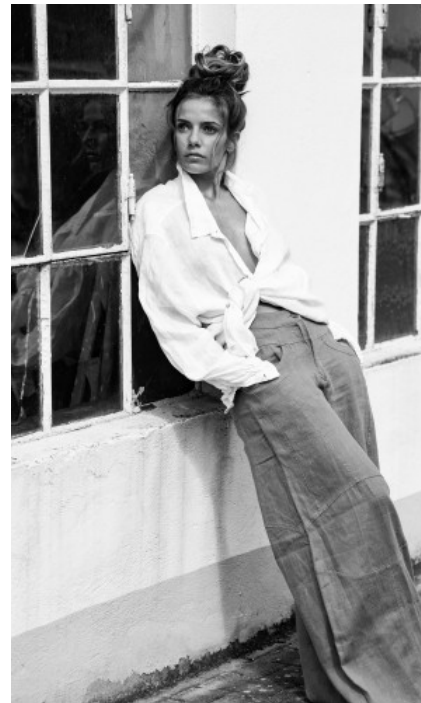

EDUCATION

Police

MELISSA P. - #29819

KREUZSTR. 34 · 33602 BIELEFELD · GERMANY · +49 521 3373 2910

WWW.THE-MODELS.DE · INFO@THE-MODELS.DE

HEIGHT · 162CM
SIZE · 34/36

SHOES · 38 EU
B/W/H · 83/61/88

YEAR OF BIRTH · 1998
HAIR · DARK BROWN