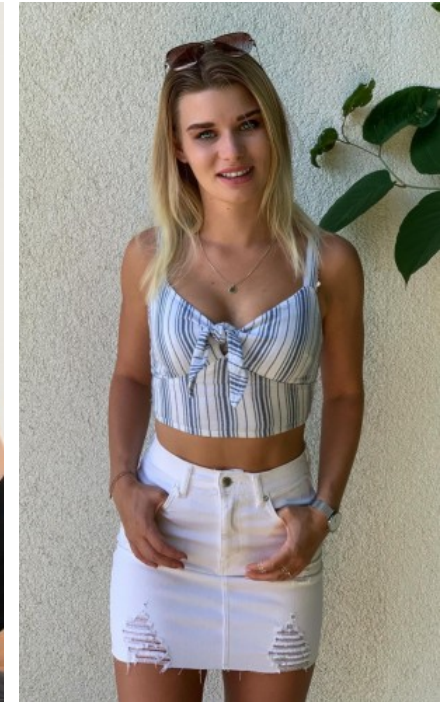

The models

LANGUAGE SKILLS

German · native
English · fluently

FAIR EXPERIENCE

I have already worked six months as a store assistant on a cruise ship. As a hostess I was used at various trade fairs and events. Dealing with strangers is therefore familiar to me and I implement ev...

CURRENT OCCUPATION

Student

EDUCATION

High school

KLARA H. - #29809

KREUZSTR. 34 · 33602 BIELEFELD · GERMANY · +49 521 3373 2910

WWW.THE-MODELS.DE · INFO@THE-MODELS.DE

HEIGHT · 166CM
SIZE · 32/34

SHOES · 38 EU
B/W/H · 84/71/92

YEAR OF BIRTH · 1998
HAIR · BLOND