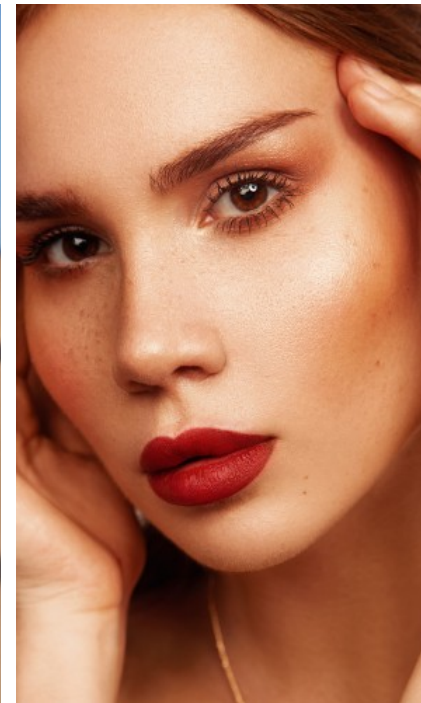

EDUCATION

Pädagogin

MIRIAM VALERIE E. - #2358

KREUZSTR. 34 · 33602 BIELEFELD · GERMANY · +49 521 3373 2910

WWW.THE-MODELS.DE · INFO@THE-MODELS.DE

HEIGHT · 169CM
SIZE · 34/36

SHOES · 39 EU
B/W/H · 90/63/94

YEAR OF BIRTH · 1992
HAIR · DARK RED