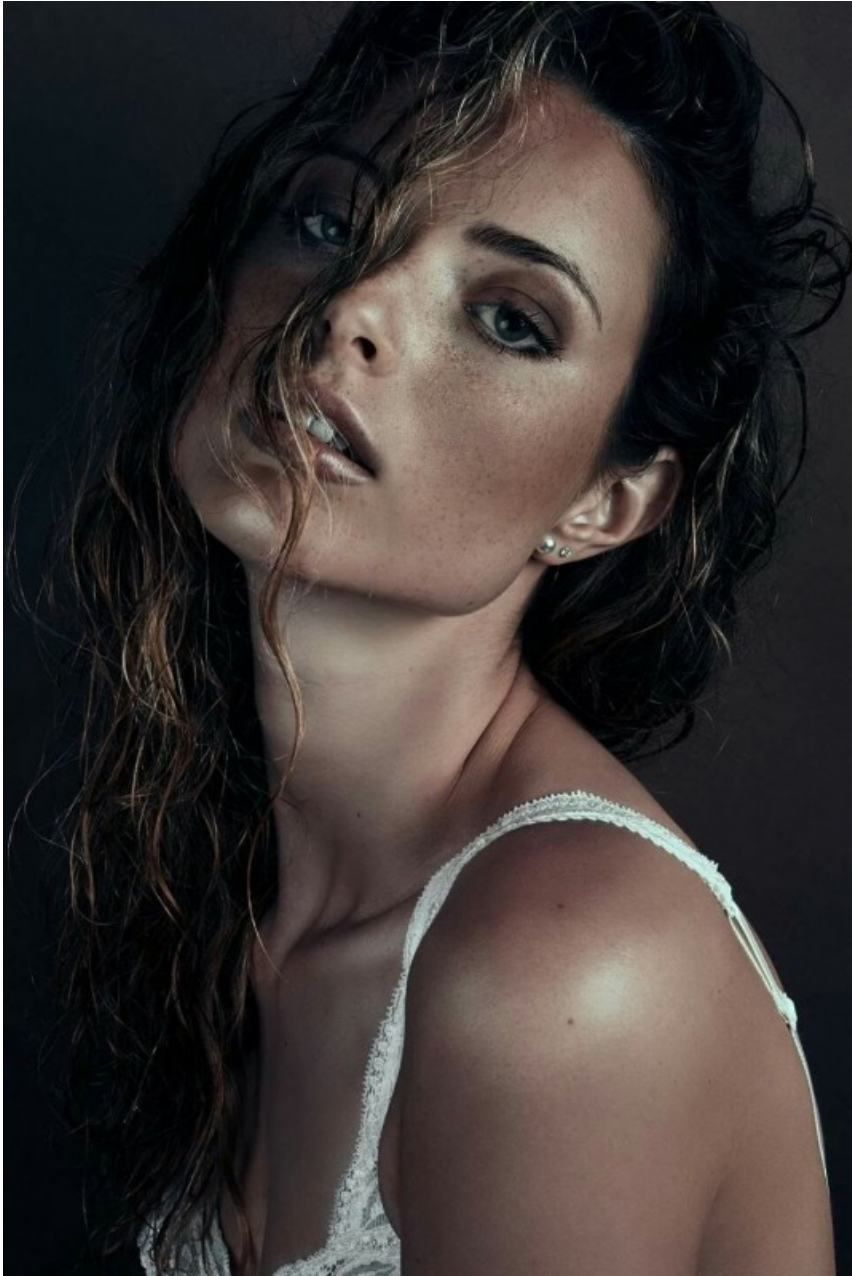

The models

LANGUAGE SKILLS

German · native
English · fluently
French · basic knowledge

CURRENT OCCUPATION

Student teacher Uni Bielefeld

FAIR EXPERIENCE

Through my successfully completed vocational training and my subsequent sales activity in the key account, I was already able to gain a lot of valuable experience in dealing with customers. My open an...