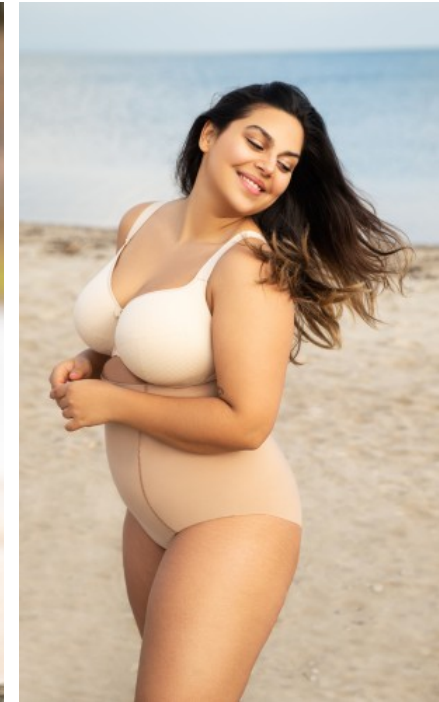

EDUCATION

Bachelor of Arts

ANITA S. - #18076

KREUZSTR. 34 · 33602 BIELEFELD · GERMANY · +49 521 3373 2910

WWW.THE-MODELS.DE · INFO@THE-MODELS.DE

HEIGHT · 165CM
SIZE · 42/44

SHOES · 39 EU
B/W/H · 105/80/115

YEAR OF BIRTH · 1993
HAIR · DARK BROWN