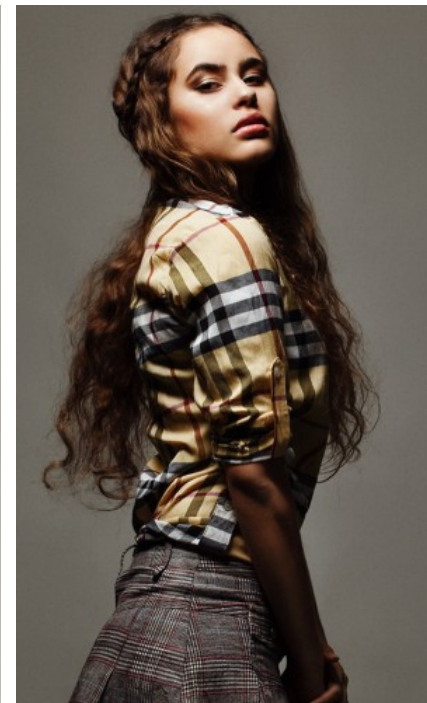

The models

LANGUAGE SKILLS

German · native
English · fluently
Spanish · basic knowledge
Portuguese · native

CURRENT OCCUPATION

Student

FAIR EXPERIENCE

I have been working for many years as a hostess for various customers at events and trade fairs. Among other things, I have worked at the fairs Infa, IMM Cologne, Fibo, EMO Hannover and Agritechnica f...

EDUCATION

Student

SHEILA S. - #18005

KREUZSTR. 34 · 33602 BIELEFELD · GERMANY · +49 521 3373 2910

WWW.THE-MODELS.DE · INFO@THE-MODELS.DE

HEIGHT · 168CM
SIZE · 34/36

SHOES · 38 EU
B/W/H · 90/65/93

YEAR OF BIRTH · 1994
HAIR · BROWN