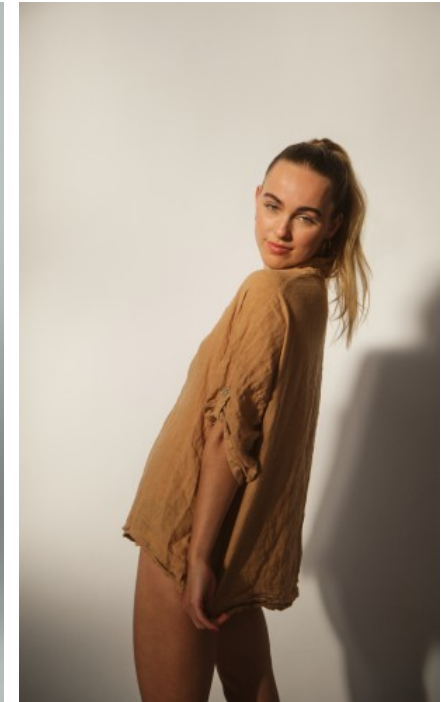

EDUCATION

High school diploma, Bachelor of Science

MIA M. - #17860

KREUZSTR. 34 · 33602 BIELEFELD · GERMANY · +49 521 3373 2910

WWW.THE-MODELS.DE · INFO@THE-MODELS.DE

HEIGHT · 170CM
SIZE · 34/36

SHOES · 39 EU
B/W/H · 84/62/80

YEAR OF BIRTH · 1998
HAIR · DARK BLOND