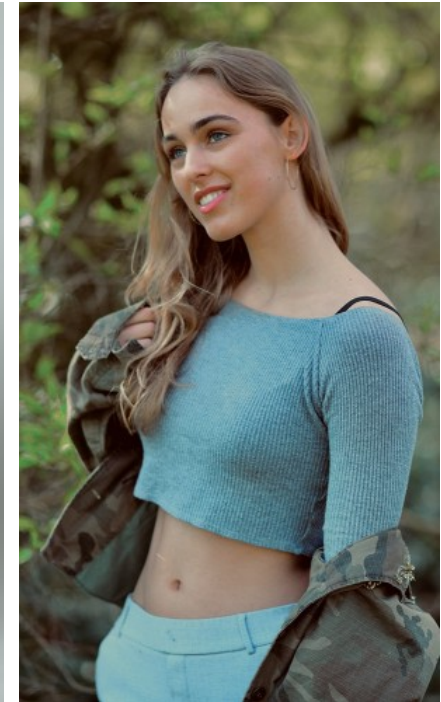

EDUCATION

Abitur, Bachelor of Science

MIA M. - #17860

KREUZSTR. 34 · 33602 BIELEFELD · GERMANY · +49 521 3373 2910

WWW.THE-MODELS.DE · INFO@THE-MODELS.DE

HEIGHT · 170CM
SIZE · 34/36

SHOES · 39 EU
B/W/H · 84/62/80

YEAR OF BIRTH · 1998
HAIR · DARK BLOND