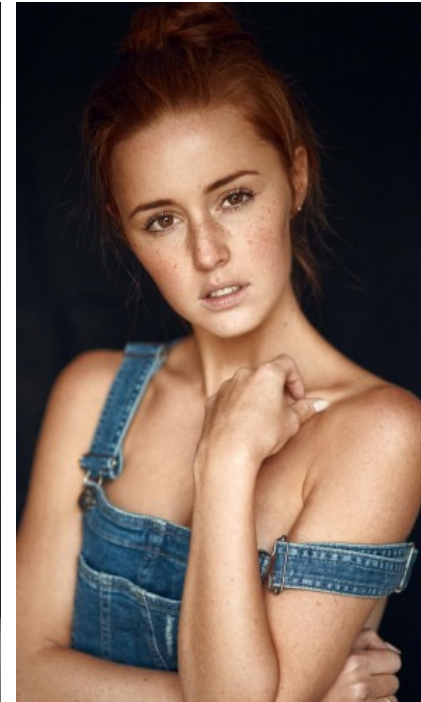

The models

LANGUAGE SKILLS

German · native
English · basic knowledge

FAIR EXPERIENCE

I have been working as a model since 2015. Here I was booked for various portrait workshops as a model or for shoots to expand the portfolio of photographers. In addition, I was also booked for variou...

CURRENT OCCUPATION

Employee personnel administration

EDUCATION

Bank clerk

EVA H. - #17638

KREUZSTR. 34 · 33602 BIELEFELD · GERMANY · +49 521 3373 2910

WWW.THE-MODELS.DE · INFO@THE-MODELS.DE

HEIGHT · 163CM
SIZE · 34/36

SHOES · 36 EU
B/W/H · 86/67/89

YEAR OF BIRTH · 1992
HAIR · RED