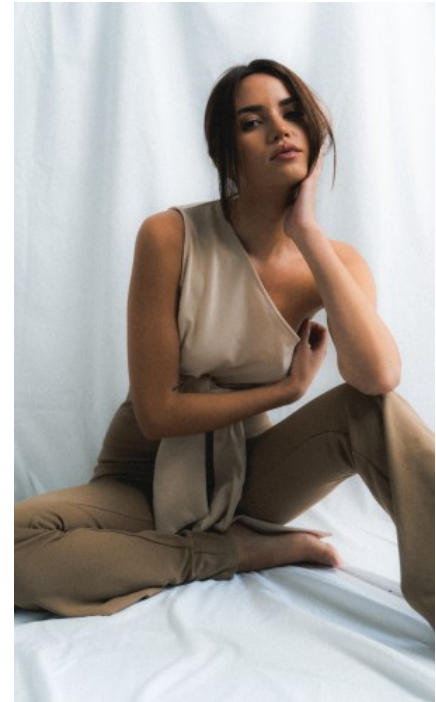

EDUCATION

Trained hairdresser

CHRISTINE S. - #17192

KREUZSTR. 34 · 33602 BIELEFELD · GERMANY · +49 521 3373 2910

WWW.THE-MODELS.DE · INFO@THE-MODELS.DE

HEIGHT · 164CM
SIZE · 32/34

SHOES · 37 EU
B/W/H · 73/68/79

YEAR OF BIRTH · 1995
HAIR · LIGHT BROWN