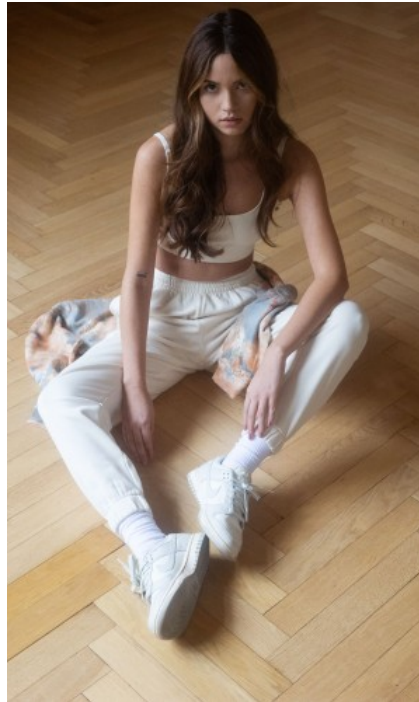

EDUCATION

Trained hairdresser

CHRISTINE S. - #17192

KREUZSTR. 34 · 33602 BIELEFELD · GERMANY · +49 521 3373 2910

WWW.THE-MODELS.DE · INFO@THE-MODELS.DE

HEIGHT · 164CM
SIZE · 32/34

SHOES · 37 EU
B/W/H · 73/68/79

YEAR OF BIRTH · 1995
HAIR · LIGHT BROWN