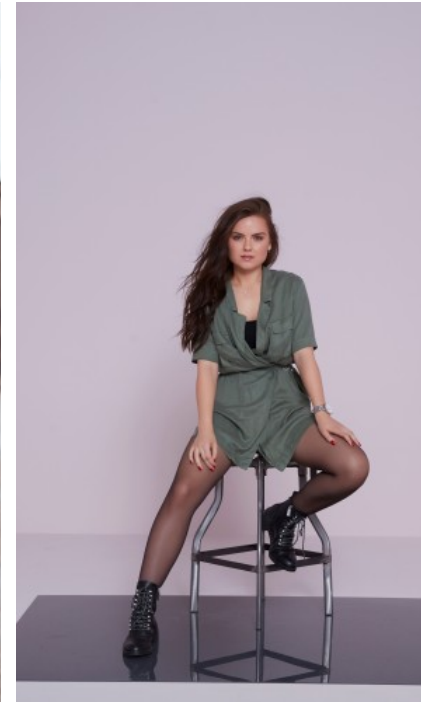

EDUCATION

Industrial clerk

JENNY B. - #16457

KREUZSTR. 34 · 33602 BIELEFELD · GERMANY · +49 521 3373 2910

WWW.THE-MODELS.DE · INFO@THE-MODELS.DE

HEIGHT · 163CM
SIZE · 34

SHOES · 37 EU
B/W/H · 85/60/90

YEAR OF BIRTH · 1997
HAIR · BROWN