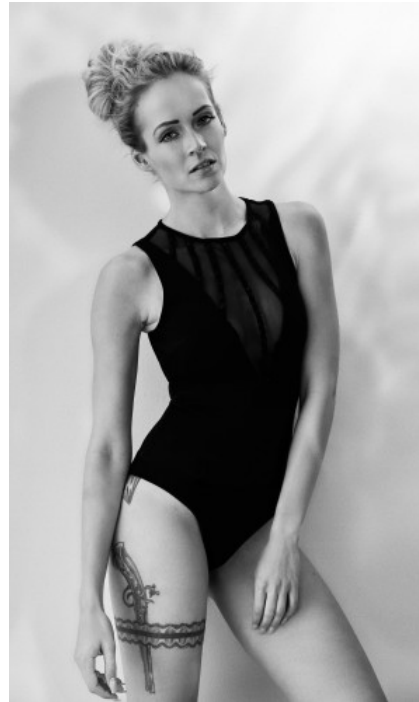

The models

LANGUAGE SKILLS

German · native
English · fluently

CURRENT OCCUPATION

Employees in the ÖD

FAIR EXPERIENCE

I have been working as a hostess and promoter since 2008.

EDUCATION

Diplomverwaltungswirtin

MICHELLE S. - #1388

KREUZSTR. 34 · 33602 BIELEFELD · GERMANY · +49 521 3373 2910

WWW.THE-MODELS.DE · INFO@THE-MODELS.DE

HEIGHT · 170CM
SIZE · 32/34

SHOES · 38 EU
B/W/H · 84/60/87

YEAR OF BIRTH · 1990
HAIR · BLOND