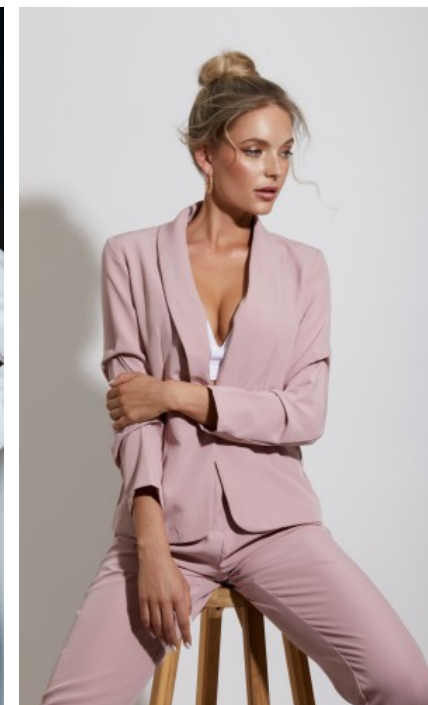

EDUCATION

High school, Bachelor degree

ALENA K. - #13714

KREUZSTR. 34 · 33602 BIELEFELD · GERMANY · +49 521 3373 2910

WWW.THE-MODELS.DE · INFO@THE-MODELS.DE

HEIGHT · 175CM
SIZE · 34/36

SHOES · 37 EU
B/W/H · 88/61/88

YEAR OF BIRTH · 1997
HAIR · BLOND