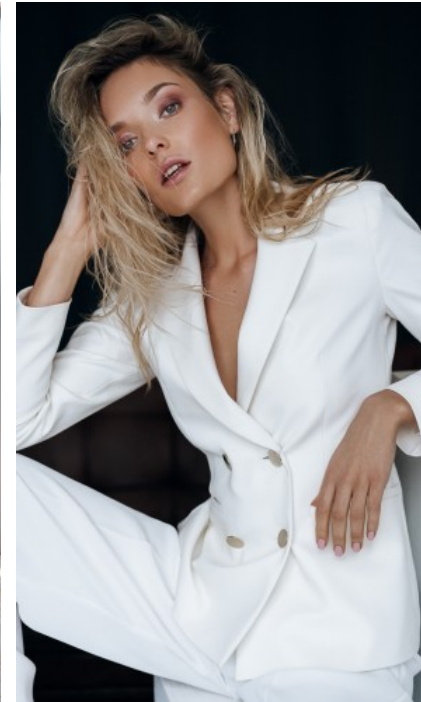

EDUCATION

A-levels, Bachelor of Science

ALENA K. - #13714

KREUZSTR. 34 · 33602 BIELEFELD · GERMANY · +49 521 3373 2910

WWW.THE-MODELS.DE · INFO@THE-MODELS.DE

HEIGHT · 175CM
SIZE · 34/36

SHOES · 37 EU
B/W/H · 88/61/88

YEAR OF BIRTH · 1997
HAIR · BLOND