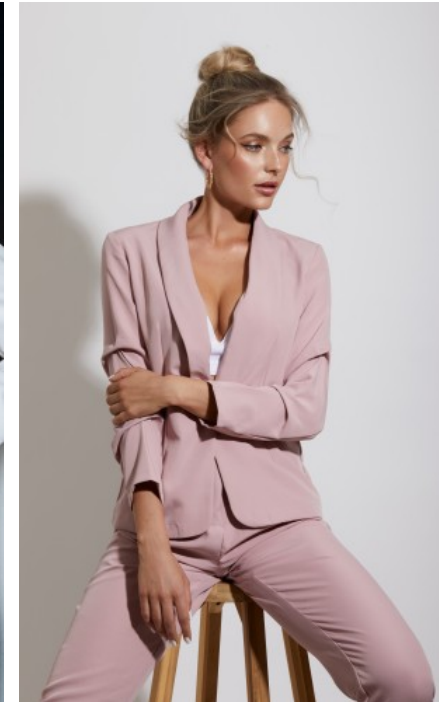

EDUCATION

A-levels, Bachelor of Science

ALENA K. - #13714

KREUZSTR. 34 · 33602 BIELEFELD · GERMANY · +49 521 3373 2910

WWW.THE-MODELS.DE · INFO@THE-MODELS.DE

HEIGHT · 175CM
SIZE · 34/36

SHOES · 37 EU
B/W/H · 88/61/88

YEAR OF BIRTH · 1997
HAIR · BLOND