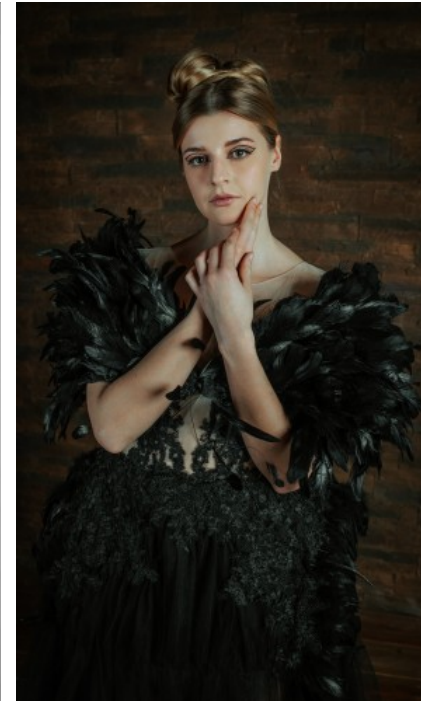

EDUCATION

anesthesia technical assistant, paramedic

BELINDA W. - #13705

KREUZSTR. 34 · 33602 BIELEFELD · GERMANY · +49 521 3373 2910

WWW.THE-MODELS.DE · INFO@THE-MODELS.DE

HEIGHT · 176CM
SIZE · 36/38

SHOES · 40 EU
B/W/H · 84/63/94

YEAR OF BIRTH · 1995
HAIR · DARK BLOND