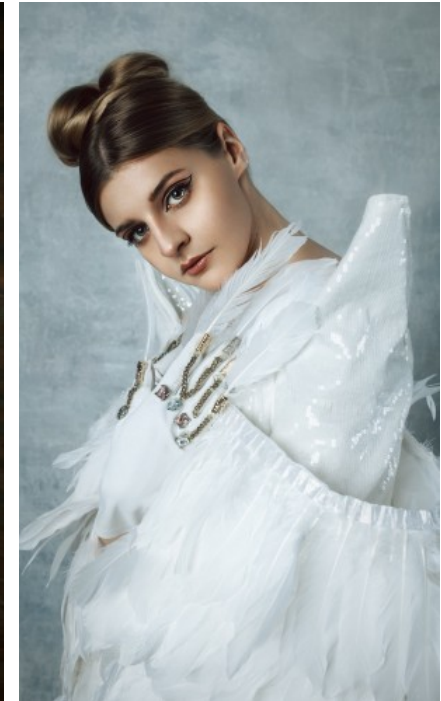

EDUCATION

anesthesia technical assistant, paramedic

BELINDA W. - #13705

KREUZSTR. 34 · 33602 BIELEFELD · GERMANY · +49 521 3373 2910

WWW.THE-MODELS.DE · INFO@THE-MODELS.DE

HEIGHT · 176CM
SIZE · 36/38

SHOES · 40 EU
B/W/H · 84/63/94

YEAR OF BIRTH · 1995
HAIR · DARK BLOND