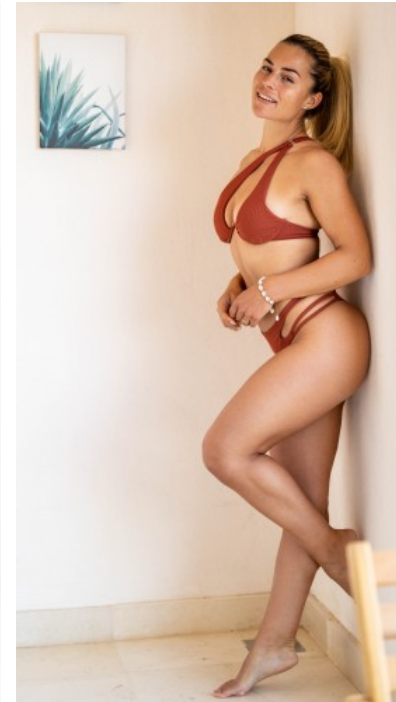

The models

LANGUAGE SKILLS

German · native
English · fluently

CURRENT OCCUPATION

Office clerk

FAIR EXPERIENCE

I am a really open-minded person.

EDUCATION

Office clerk

VIKTORIA F. - #1256

KREUZSTR. 34 · 33602 BIELEFELD · GERMANY · +49 521 3373 2910

WWW.THE-MODELS.DE · INFO@THE-MODELS.DE

HEIGHT · 170CM
SIZE · 36

SHOES · 39 EU
B/W/H · 92/70/90

YEAR OF BIRTH · 1994
HAIR · LIGHT BROWN