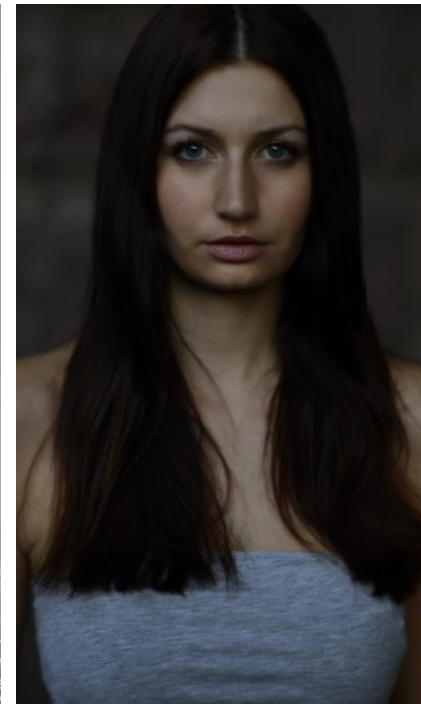

The models

LANGUAGE SKILLS

German · native
English · fluently

FAIR EXPERIENCE

I have worked as a hostess in various areas. Mainly at football events in Dresden, Kaiserslautern, Frankfurt, Hoffenheim, Sandhausen and Leipzig in the VIP area as reception / ribbon control and accre...

CURRENT OCCUPATION

college student

EDUCATION

Medical assistant

ANNA R. - #1210

KREUZSTR. 34 · 33602 BIELEFELD · GERMANY · +49 521 3373 2910

WWW.THE-MODELS.DE · INFO@THE-MODELS.DE

HEIGHT · 178CM
SIZE · 36

SHOES · 40 EU
B/W/H · 92/61/91

YEAR OF BIRTH · 1990
HAIR · BROWN