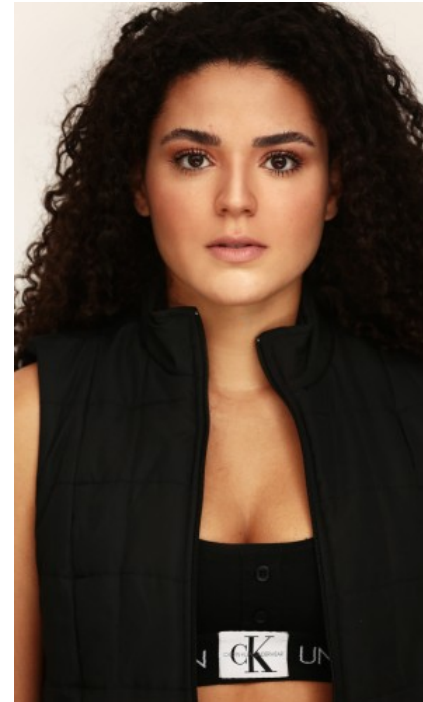

EDUCATION

Bachelor Kommunikation Radio TV

GABRIELA W. - #11120

KREUZSTR. 34 · 33602 BIELEFELD · GERMANY · +49 521 3373 2910

WWW.THE-MODELS.DE · INFO@THE-MODELS.DE

HEIGHT · 175CM
SIZE · 38

SHOES · 40 EU
B/W/H · 85/70/101

YEAR OF BIRTH · 1994
HAIR · BLACK