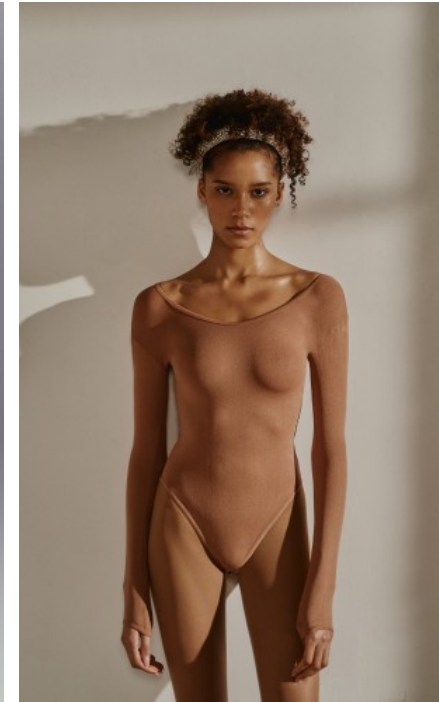

EDUCATION

GTA Media & Communication

JANINE R. - #10450

KREUZSTR. 34 · 33602 BIELEFELD · GERMANY · +49 521 3373 2910

WWW.THE-MODELS.DE · INFO@THE-MODELS.DE

HEIGHT · 175CM
SIZE · 32/34

SHOES · 39 EU
B/W/H · 78/63/84

YEAR OF BIRTH · 1995
HAIR · BROWN